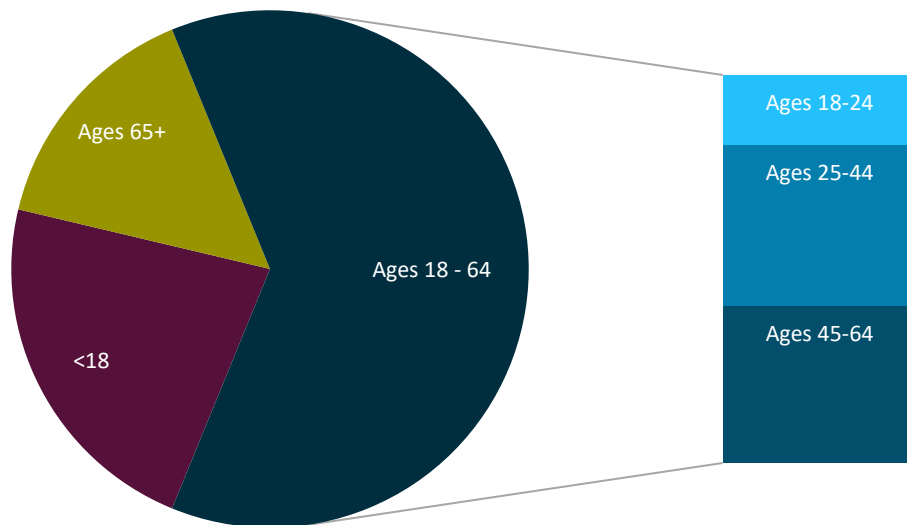

City Population by Age

via US Census Bureau

City Population by Occupation

via Sperling's BestPlaces

City Population by Education Level

Maximum level of education for residents ages 25+ via US Census Bureau

Cost of Living

Cost of living (via Sperling's) is based on a US average of 100. An amount below 100 means Winchester, VA is less expensive than the US average.