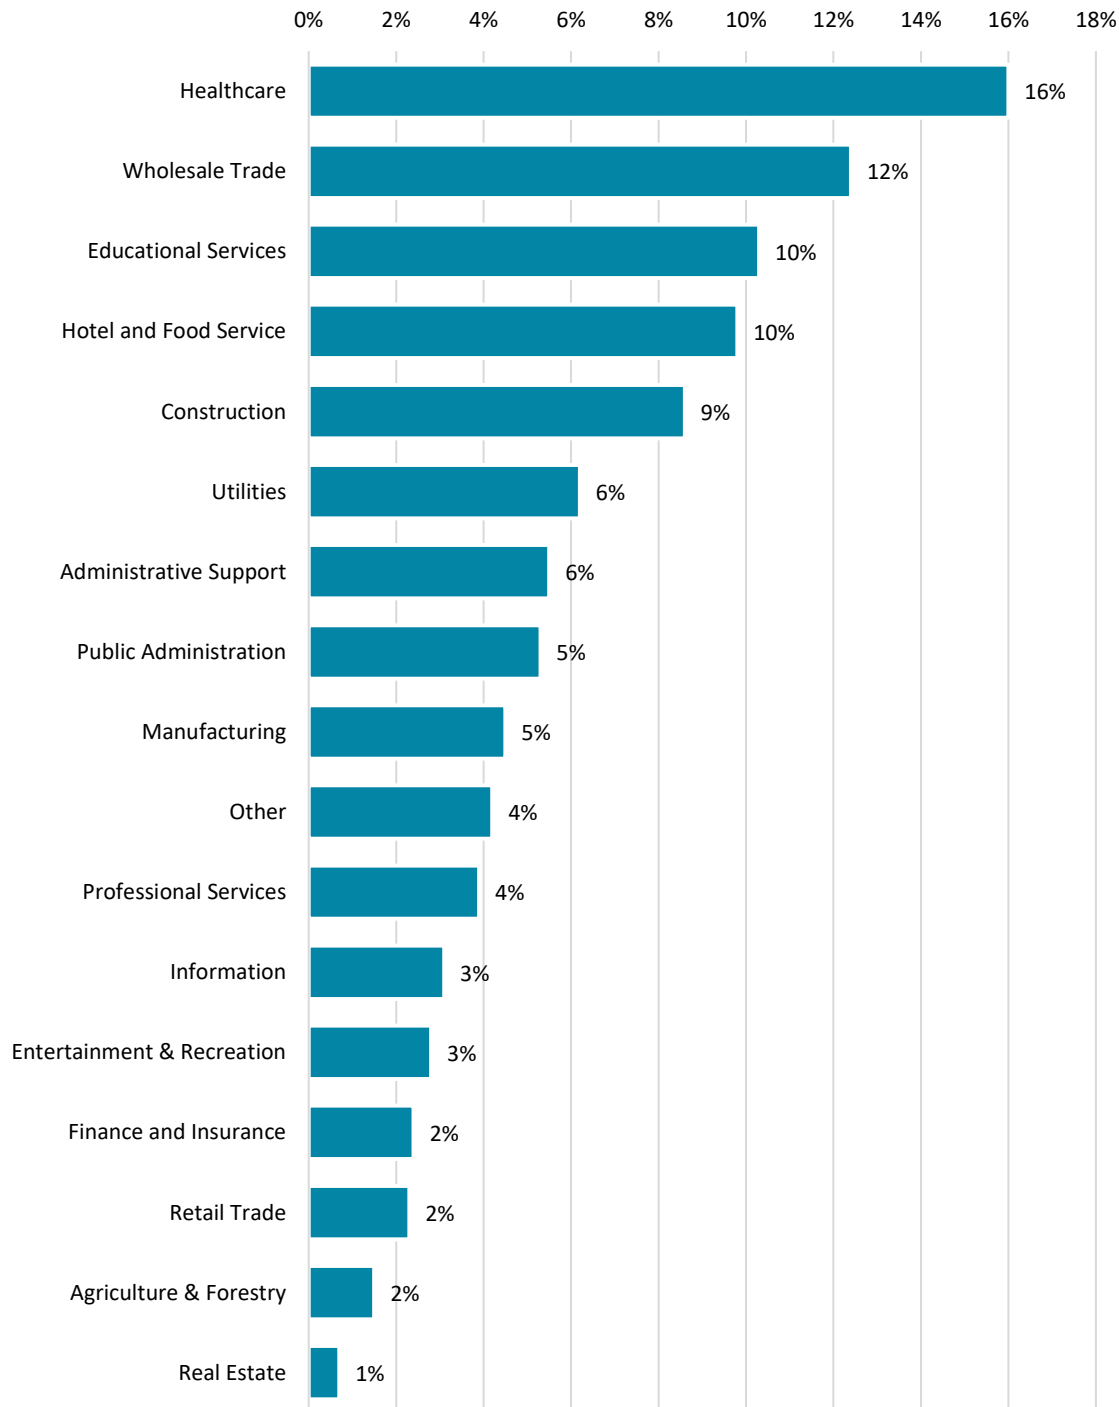

City Population by Age

via US Census Bureau

City Population by Occupation

via Sperling's BestPlaces

City Population by Education Level

Maximum level of education for residents ages 25+ via US Census Bureau

Cost of Living

Cost of living (via Sperling's) is based on a US average of 100. An amount below 100 means Winchester, VA is less expensive than the US average.